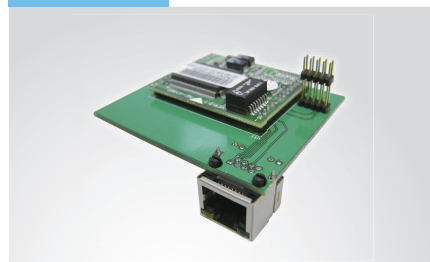

POWER : Switching power adapter- Input : 100 to 240V/Output : 24V

OPTION : T4e Peeler kit, T4e Cutter, Ethernet module, Stacker

OPERATING TEMPERATURE : 5°C to 45°C(40°F to 112.9°F)

PRINTER DIMENSION : Width : 200(W) x 263(L) x 188(H) mm, Weight : 2KG

CERTIFICATION : CE, FCC class B, CCC, CB

Option

T4e Cutter

T4e Peeler

Ethernet

Stacker

Specifications subject to change without notice. Copyright 2010. Sbarco Technology Co., Ltd.
All right reserved. SBARCO is a registered trade mark of Sbarco Technology Co., Ltd.